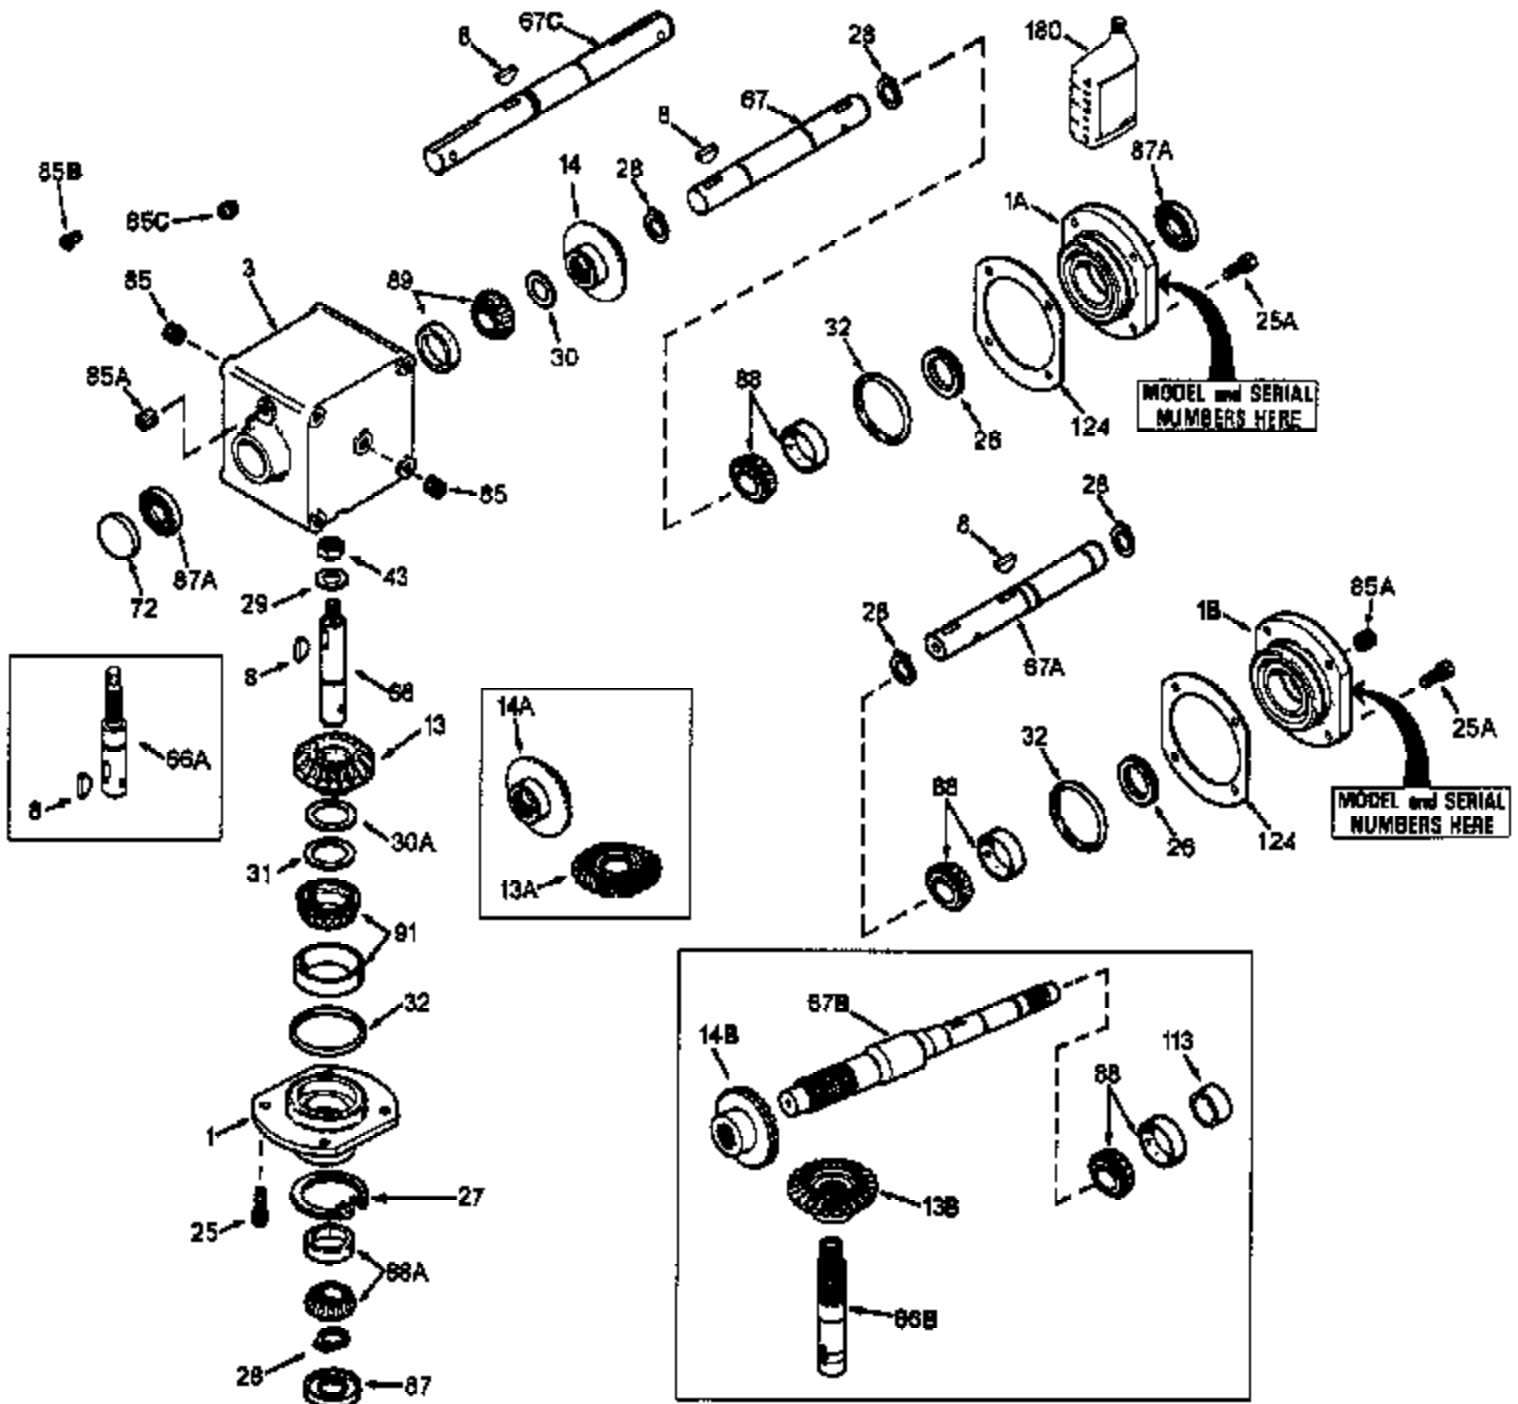

# JOIST

DAS ORIGINAL

ILLUSTRATION SHOWS TYPICAL PARTS ONLY. ORDER BY PART NUMBER. PARTS NOT LISTED ARE SUPPLIED BY OEM.

Ref #	Part Number	Qty	Description
1	786104A		Retainer Cap
1A	786105		Retainer Cap
3	770076		Right Angle Drive Housing
8	792114		Woodruff Key No. 807
13	778169		Bevel Gear (27 teeth)
14	778173		Bevel Gear (18 teeth)
25	792037		Screw, 5/16-18 x 1"
25A	792037		Screw, 5/16-18 x 1"
26	780137		Load Ring
27	792112		Retaining Ring
28	792113		Retaining Ring
29	792115		Flat Washer
30	780131	1100-1100-067	Shim Page 2 of 2
31	780138	Peerless	Shim
32	788063		"O" Ring
43	792110A		Hex Jam Nut, 3/4-16
66	776266		Input Shaft (5.38" long)
67	776222		Output Shaft (7-17/32" long)
72	792111		Plug
85C	792118		Relief Valve
85A	792039		Pipe Plug, 1/8"
85	792116		Pipe Plug, 1/4-18
87	788064		Oil Seal
87A	788065		Oil Seal
88	780132		Bearing & Cup Ass'y (SEE REPAIR MANUA L)
88A	780132		Bearing & Cup Ass'y (SEE REPAIR MANUA L)
89	780132		Bearing & Cup Ass'y (SEE REPAIR MANUA L)
91	780134		Bearing & Cup Ass'y (SEE REPAIR MANUA L)
124	780136		Retainer Cap Shim
180	730229A		Gear Oil 80W90